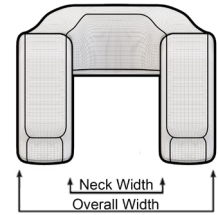

Customer: _____ Date: _____ Contact: _____
 Phone: _____ Email: _____
 PO Number: _____ Marked for: _____
 Ship to Address: _____ City: _____ State: _____ Zip: _____

I2I SIZES

	XS Nino	Nino	Small	Medium	Large	X-Large
Neck Width	3	3.5	4	4.5	5	5.75
Arm Length	4.5	4.5	Standard - 6.5	Standard - 7.5	Standard - 8.0	Standard - 9
			Short - 4.5	Short - 5.5	Short - 6.0	Short - 6.25
Profile Height	3	3.5	Standard - 4	Standard - 4.75	Standard - 5.25	Standard - 6
			Low - 2.5	Low - 2.25	Low - 2.25	Low - 2.25