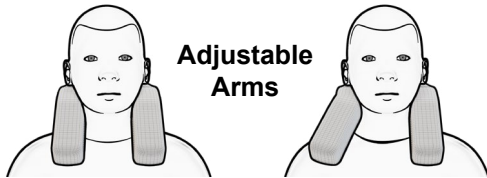

Customer: _____ Date: _____ Contact: _____
 Phone: _____ Email: _____
 PO Number: _____ Marked for: _____
 Ship to Address: _____ City: _____ State: _____ Zip: _____

I2I SIZES

	XS Nino	Nino	Small	Medium	Large	X-Large
Neck Width	3	3.5	4	4.5	5	5.75
Arm Length	4.5	4.5	Standard - 6.5	Standard - 7.5	Standard - 8.0	Standard - 9
			Short - 4.5	Short - 5.5	Short - 6.0	Short - 6.25
Profile Height	3	3.5	Standard - 4	Standard - 4.75	Standard - 5.25	Standard - 6
			Low - 2.5	Low - 2.25	Low - 2.25	Low - 2.25