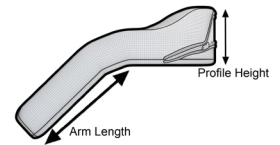

I2I HEADPAD OPTIONS

Profile	Arm Style	Gel	MSRP	Nino XS	Nino	Small	Medium	Large	X-Large
STD	Standard Fixed	No	$347.75	☐ i2i250M	☐ i2i350M	☐ i2i450M	☐ i2i550M	☐ i2i650M	☐ i2i750M
STD	Standard Fixed	Yes	$528.58	☐ i2i252M	☐ i2i352M	☐ i2i452M	☐ i2i552M	☐ i2i652M	☐ i2i752M
Low	Standard Fixed	No	$347.75	-	-	☐ i2i455M	☐ i2i555M	☐ i2i655M	☐ i2i755M
Low	Standard Fixed	Yes	$528.58	-	-	☐ i2i457M	☐ i2i557M	☐ i2i657M	☐ i2i757M
STD	Short Fixed	No	$347.75	-	-	☐ i2i420M	☐ i2i520M	☐ i2i620M	☐ i2i720M
STD	Short Fixed	Yes	$528.58	-	-	☐ i2i437M	☐ i2i537M	☐ i2i637M	☐ i2i737M
Low	Short Fixed	No	$347.75	-	-	☐ i2i470M	☐ i2i570M	☐ i2i670M	☐ i2i770M
Low	Short Fixed	Yes	$528.58	-	-	☐ i2i477M	☐ i2i577M	☐ i2i677M	☐ i2i777M
STD	Standard Adjustable	No	$369.15	-	-	☐ i2i451M	☐ i2i551M	☐ i2i651M	☐ i2i751M
STD	Standard Adjustable	Yes	$549.98	-	-	☐ i2i453M	☐ i2i553M	☐ i2i653M	☐ i2i753M
Low	Standard Adjustable	No	$369.15	-	-	☐ i2i456M	☐ i2i556M	☐ i2i656M	☐ i2i756M
Low	Standard Adjustable	Yes	$549.98	-	-	☐ i2i458M	☐ i2i558M	☐ i2i658M	☐ i2i758M
STD	Short Adjustable	No	$369.15	-	-	☐ i2i421M	☐ i2i521M	☐ i2i621M	☐ i2i721M
STD	Short Adjustable	Yes	$549.98	-	-	☐ i2i438M	☐ i2i538M	☐ i2i638M	☐ i2i738M
Low	Short Adjustable	No	$369.15	-	-	☐ i2i471M	☐ i2i571M	☐ i2i671M	☐ i2i771M
Low	Short Adjustable	Yes	$549.98	-	-	☐ i2i478M	☐ i2i578M	☐ i2i678M	☐ i2i778M

I2I MODIFICATIONS

i2i Modification, Heavy Duty Arm Reinforcement (pair)..... $80.25
Part: i2i-RA
i2i Modification, Sheep Skin Cover $107.00
Part: i2i-SKC

i2i Modification Ear Cut Out; .....$25.00 ea.
Select: Pair, Left or Right
Part: i2i-EC