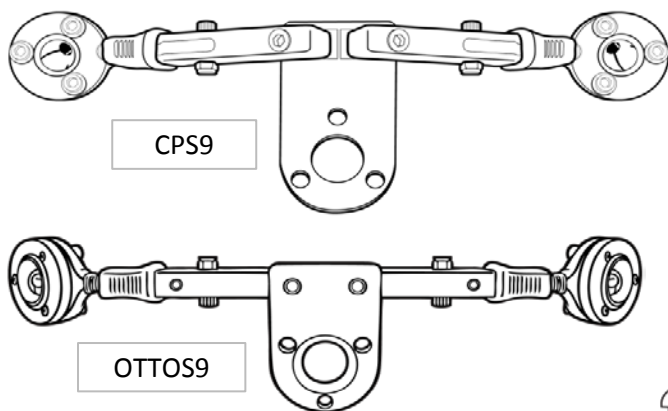

Item	Description	USD	Euro	Pound
SAQRP10	Quick release pin for any Stealth Lateral Facial Swing Aways	$ 13.00	10.27 €	£ 8.06
CN600	Package Includes *..CN600 Flex Micro-Lite Switch Mount - Swingaway Mount Included Qty 1 (K0108)..Specify Mount-For Information See Next line	$ 325.00	256.75 €	£ 201.50
CN600-B	Package Includes *..CN600 Flex Micro-Lite Switch Mount, Both Sides Swing Away Mount Qty 2 (K0108)..Specify Mount-For Information See Next Line	$ 425.00	335.75 €	£ 263.50
F8675	Package Includes *.F8675-Ring Figure 8 Bracket Slides On Any Lateral Rod Assembly Qty 1 (K0108).ESM Egg Switch Mount Qty 1 (K0108).SU260 Standard 9" Lateral Rod w/ Ring Qty 1 (K0108)	$ 250.00	197.50 €	£ 155.00
F8675-Ring	Package Includes ***.F8675-Ring Figure 8 Bracket Slides On Any Lateral Rod Assembly Qty 1 (K0108)	$ 125.00	98.75 €	£ 77.50
FO650	Package Includes *.FO650 Fiber Optic Mount Will Mount To Swing Away Center Mount Qty 1 (K0108).SU260 Standard 9" Facial Lateral Rod Qty 1 (K0108).910 Stealth Ultra Spot Lateral Pad Qty 1 (K0108).Flex Tubing	$ 300.00	237.00 €	£ 186.00
FO660	Package Includes *.FO660 Fiber Optic Mount 20" For Swing Away Ear Piece Qty 1 (K0108)	$ 300.00	237.00 €	£ 186.00
FO690	Fiber Optic Mount for Any Tray	$ 150.00	118.50 €	£ 93.00
SM600	Package Includes *..SM600 Mini Proportional Joystick Mount For Use w/ Any Of The Swing Away Systems Qty 1 (K0108)	$ 250.00	197.50 €	£ 155.00
SM600-MPJM	Mini Proportional Joystick Mount for SM600 - Mount Only	$ 125.00	98.75 €	£ 77.50
SM600-480R	Package Includes ***..SM600-480R Compact Joystick Mount For 1/4" Rod Clamp Only Qty 1 (K0108)	$ 125.00	98.75 €	£ 77.50
SM600-480S	Square Compact Joystick Mount for SM600 Rod - Clamp Only	$ 125.00	98.75 €	£ 77.50
SM600-TB	Tash Bracket for the Mini Proportional Joystick Mount - Mount Only	$ 125.00	98.75 €	£ 77.50
SM610	Package Includes ***.SM610 Swing Away Rod For 1812 Joystick Qty 1 (K0108)	$ 225.00	177.75 €	£ 139.50
SM620	Package Includes ***.SM620 Tash Mini Joystick Mount For Stealth Swing Away Systems Qty 1 (K0108)	$ 250.00	197.50 €	£ 155.00
SM630	Package Includes *..SM630 ASL MEC Mount For Use On Any Stealth Swing Away Mechanism Qty 1 (K0108)	$ 250.00	197.50 €	£ 155.00
SM630-483R	SM600 Round Ring for ASL MEC joystick - Clamp Only	$ 125.00	98.75 €	£ 77.50
SM640	ML210 Mount on 18" Rod For Use on any Stealth Swing-Away Mechanism	$ 250.00	197.50 €	£ 155.00
SM650	ASL PG Mount for Use on Any Stealth Swing Away Mechanism	$ 250.00	197.50 €	£ 155.00
SM650-484	Mounting Clamp For ASL Compact Joystick For SM650	$ 125.00	98.75 €	£ 77.50
SP625	Package Includes *..SP625 Sip & Puff Mount For Use w/ Any Of The Swing Away Systems Qty 1 (K0108)	$ 275.00	217.25 €	£ 170.50
SP625-S	Replacement Straw	$ 12.50	9.88 €	£ 7.75
SP625-S12	Replacement Straws - Set of 12	$ 30.00	23.70 €	£ 18.60