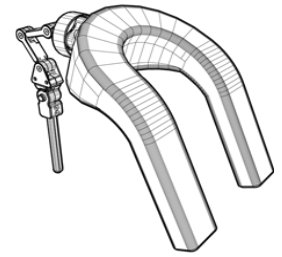

i2i Series