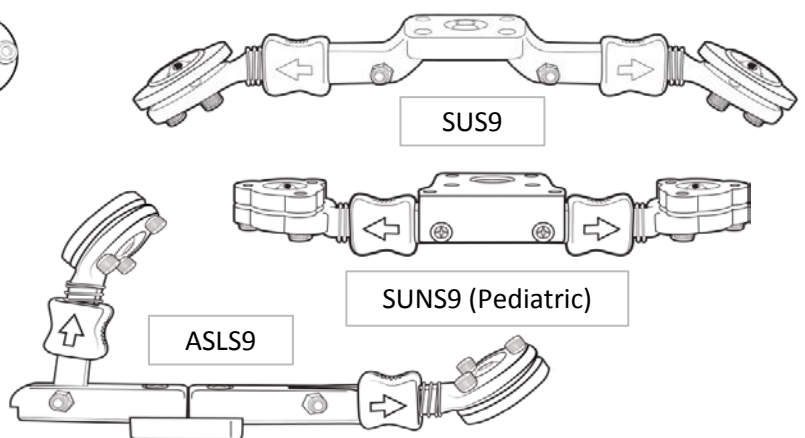

Item	Description	USD	Euro	Pound
SAQRP10	Quick release pin for any Stealth Lateral Facial Swing Aways	$ 13.00	10.27 €	£ 8.06
CN600	Package Includes *..CN600 Flex Micro-Lite Switch Mount - Swingaway Mount Included Qty 1 (K0108)..Specify Mount-For Information See Next line	$ 325.00	256.75 €	£ 201.50
CN600-B	Package Includes *..CN600 Flex Micro-Lite Switch Mount, Both Sides Swing Away Mount Qty 2 (K0108)..Specify Mount-For Information See Next Line	$ 425.00	335.75 €	£ 263.50
F8675	Package Includes *.F8675-Ring Figure 8 Bracket Slides On Any Lateral Rod Assembly Qty 1 (K0108).ESM Egg Switch Mount Qty 1 (K0108).SU260 Standard 9" Lateral Rod w/ Ring Qty 1 (K0108)	$ 250.00	197.50 €	£ 155.00
F8675-Ring	Package Includes ***.F8675-Ring Figure 8 Bracket Slides On Any Lateral Rod Assembly Qty 1 (K0108)	$ 125.00	98.75 €	£ 77.50
FO650	Package Includes *.FO650 Fiber Optic Mount Will Mount To Swing Away Center Mount Qty 1 (K0108).SU260 Standard 9" Facial Lateral Rod Qty 1 (K0108).910 Stealth Ultra Spot Lateral Pad Qty 1 (K0108).Flex Tubing	$ 300.00	237.00 €	£ 186.00
FO660	Package Includes *.FO660 Fiber Optic Mount 20" For Swing Away Ear Piece Qty 1 (K0108)	$ 300.00	237.00 €	£ 186.00
FO690	Fiber Optic Mount for Any Tray	$ 150.00	118.50 €	£ 93.00
SM600	Package Includes *..SM600 Mini Proportional Joystick Mount For Use w/ Any Of The Swing Away Systems Qty 1 (K0108)	$ 250.00	197.50 €	£ 155.00
SM600-MPJM	Mini Proportional Joystick Mount for SM600 - Mount Only	$ 125.00	98.75 €	£ 77.50
SM600-480R	Package Includes ***..SM600-480R Compact Joystick Mount For 1/4" Rod Clamp Only Qty 1 (K0108)	$ 125.00	98.75 €	£ 77.50
SM600-480S	Square Compact Joystick Mount for SM600 Rod - Clamp Only	$ 125.00	98.75 €	£ 77.50
SM600-TB	Tash Bracket for the Mini Proportional Joystick Mount - Mount Only	$ 125.00	98.75 €	£ 77.50
SM610	Package Includes ***.SM610 Swing Away Rod For 1812 Joystick Qty 1 (K0108)	$ 225.00	177.75 €	£ 139.50
SM620	Package Includes ***.SM620 Tash Mini Joystick Mount For Stealth Swing Away Systems Qty 1 (K0108)	$ 250.00	197.50 €	£ 155.00
SM630	Package Includes *..SM630 ASL MEC Mount For Use On Any Stealth Swing Away Mechanism Qty 1 (K0108)	$ 250.00	197.50 €	£ 155.00
SM630-483R	SM600 Round Ring for ASL MEC joystick - Clamp Only	$ 125.00	98.75 €	£ 77.50
SM640	ML210 Mount on 18" Rod For Use on any Stealth Swing-Away Mechanism	$ 250.00	197.50 €	£ 155.00
SM650	ASL PG Mount for Use on Any Stealth Swing Away Mechanism	$ 250.00	197.50 €	£ 155.00
SM650-484	Mounting Clamp For ASL Compact Joystick For SM650	$ 125.00	98.75 €	£ 77.50
SP625	Package Includes *..SP625 Sip & Puff Mount For Use w/ Any Of The Swing Away Systems Qty 1 (K0108)	$ 275.00	217.25 €	£ 170.50
SP625-S	Replacement Straw	$ 12.50	9.88 €	£ 7.75
SP625-S12	Replacement Straws - Set of 12	$ 30.00	23.70 €	£ 18.60