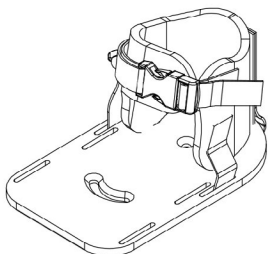

FOOT POSITIONING (E0951/E0952)

Ankle Positioning Systems

Qty.	PN	Description	MSRP
___	IFFP1110	Ankle Positioning System, Dynamic, 3/4 in Webbing, Extra Small	$75.00 ea.
___	IFFP1111	Ankle Positioning System, Dynamic, 3/4 in Webbing, Small	$75.00 ea.
___	IFFP1122	Ankle Positioning System, Dynamic, 1 in Webbing, Medium	$75.00 ea.
___	IFFP1123	Ankle Positioning System, Dynamic, 1 in Webbing, Large	$75.00 ea.
___	IFFP1124	Ankle Positioning System, Dynamic, 1 in Webbing, Extra Large	$75.00 ea.

Foot Positioning Continued →