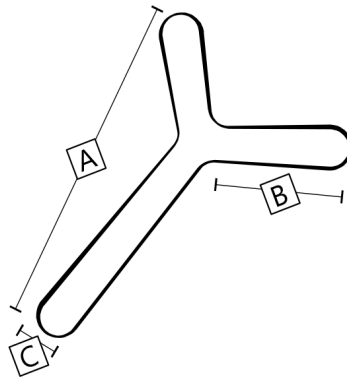

POSTURE SUPPORTS (E0960)

Backpack Style Strap Pair, Structured

Qty.	PN	Description	MSRP
___	IFBP4201	Backpack Style Strap Pair, Structured, Pull Down, Extra Small	$132.00 ea.
___	IFBP4202	Backpack Style Strap Pair, Structured, Pull Down, Small	$132.00 ea.
___	IFBP4203	Backpack Style Strap Pair, Structured, Pull Down, Medium	$132.00 ea.
___	IFBP4204	Backpack Style Strap Pair, Structured, Pull Down, Large	$132.00 ea.

H-Style Harness, Structured

Qty.	PN	Description	MSRP
___	IFHH5201	H-Style Harness, Structured, Pull Down, Extra Small	$140.00 ea.
___	IFHH5202	H-Style Harness, Structured, Pull Down, Small	$140.00 ea.
___	IFHH5203	H-Style Harness, Structured, Pull Down, Medium	$140.00 ea.
___	IFHH5204	H-Style Harness, Structured, Pull Down, Large	$140.00 ea.

Y-STRAPS (E0960)

	A	B	C
S	19 in	8 in	2 in
M	22 in	9 in	2.25 in
L	25 in	11 in	2.5 in

Dynamic Style

Qty.	PN	Description	MSRP
___	IFYS3102	Y-Strap, Dynamic, Small	$110.00 ea.
___	IFYS3103	Y-Strap, Dynamic, Medium	$110.00 ea.
___	IFYS3104	Y-Strap, Dynamic, Large	$110.00 ea.

Structured Style

Qty.	PN	Description	MSRP
___	IFYS3202	Y-Strap, Structured, Small	$110.00 ea.
___	IFYS3203	Y-Strap, Structured, Medium	$110.00 ea.
___	IFYS3204	Y-Strap, Structured, Large	$110.00 ea.