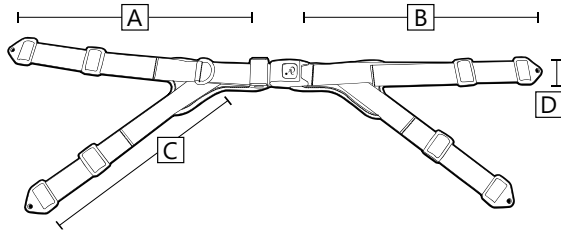

2 Point Padded Side Release Belts (Rear Pull)

Qty.	PN	Description	MSRP
___	IFPB6233	Pelvic Belt, Side Release, 1.5" Rear Pull, Medium Pads (7.5 in)	\$80.00 ea.
___	IFPB6234	Pelvic Belt, Side Release, 1.5" Rear Pull, Large Pads (9.5 in)	\$80.00 ea.
___	IFPB6235	Pelvic Belt, Side Release, 2" Rear Pull, Large Pads (9.5 in)	\$80.00 ea.
___	IFPB6236	Pelvic Belt, Side Release, 2" Rear Pull, Extra Large Pads (11.5 in)	\$80.00 ea.

Non-Padded Belts

Qty.	PN	Description	MSRP
___	IFPB5110	Non-Padded Belt, Push Button, 1", Single Pull	\$46.00 ea.
___	IFPB5210	Non-Padded Belt, Push Button, 1.5", Single Pull	\$46.00 ea.
___	IFPB5310	Non-Padded Belt, Push Button, 2", Single Pull	\$46.00 ea.
___	IFPB6110	Non-Padded Belt, Side Release, 1", Single Pull	\$40.00 ea.
___	IFPB6210	Non-Padded Belt, Side Release, 1.5", Single Pull	\$40.00 ea.

Retractable Pelvic Belt

Qty.	PN	Description	MSRP
___	IFRB5350	Retractable Pelvic Belt, Push Button, 2"	\$167.50 ea.

Pelvic Belts & Pads Continued →

PELVIC BELTS & PADS (E0978)

A	B	C	D	Buckle	Sizes
32 in	27 in	20 in	1 in	PB	XS
32 in	27 in	20 in	1.5 in	PB	S / M / L

	A	B	C
XS	4.25 in	1.75 in	3.25 in
S	5.5 in	2.25 in	4 in
M	7.5 in	2.5 in	4 in
L	9.5 in	2.25 in	4 in

4 Point Belts (V-Contour Style)

Qty.	PN	Description	MSRP
___	IFPB5141	V-Contour Style, Push Button, 1 in, 4Pt Extra Small Pads (4.5 in)	\$130.00 ea.
___	IFPB5242	V-Contour Style Push Button, 1.5 in, 4Pt Small Pads (5.5 in)	\$130.00 ea.
___	IFPB5243	V-Contour Style Push Button, 1.5 in, 4Pt Medium Pads (7.5 in)	\$130.00 ea.
___	IFPB5244	V-Contour Style Push Button, 1.5 in, 4Pt Large Pads (9.5 in)	\$130.00 ea.