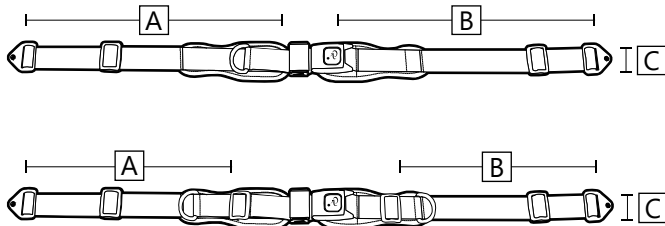

SECTION GUIDE

**Pelvic Belts
& Pads
Page**

1-3

**Posture
Supports
Page**

4-5

**Y-Straps
Page**

6

**Chest Straps
Page**

7

**Foot & Leg
Positioning
Page**

8-9

PELVIC BELTS & PADS (E0978)

Pull Type	A	B	C	Buckle	Pad Sizes
SP	32 in	27 in	1 in	PB	NP / XS
SP	32 in	27 in	1 in	SR	NP
DP	24 in	24 in	1 in	PB	XS / S
SP	32 in	27 in	1.5 in	PB / SR	NP / M / L
DP	24 in	24 in	1.5 in	PB / SR	M / L
SP	32 in	27 in	2 in	PB	NP / L / XL
SP	32 in	27 in	2 in	SR	L / XL
DP	24 in	24 in	2 in	PB / SR	L / XL

2 Point Padded Belts (Single Pull)

Qty.	PN	Description	MSRP
___	IFPB5111	Pelvic Belt, Push Button, 1", Single Pull, Extra Small Pads (4.5 in)	\$86.00 ea.
___	IFPB5112	Pelvic Belt, Push Button, 1", Single Pull, Small Pads (5.5 in)	\$86.00 ea.
___	IFPB5213	Pelvic Belt, Push Button, 1.5", Single Pull, Medium Pads (7.5 in)	\$86.00 ea.
___	IFPB5214	Pelvic Belt, Push Button, 1.5", Single Pull, Large Pads (9.5 in)	\$86.00 ea.
___	IFPB5314	Pelvic Belt, Push Button, 2", Single Pull, Large Pad (9.5 in)	\$86.00 ea.
___	IFPB5315	Pelvic Belt, Push Button, 2", Single Pull, Extra Large Pads (11.5 in)	\$86.00 ea.

2 Point Padded Belts (Dual Pull)

Qty.	PN	Description	MSRP
___	IFPB5121	Pelvic Belt, Push Button, 1", Dual Pull, Extra Small Pads (4.5 in)	\$86.00 ea.
___	IFPB5122	Pelvic Belt, Push Button, 1", Dual Pull, Small Pads (5.5 in)	\$86.00 ea.
___	IFPB5223	Pelvic Belt, Push Button, 1.5", Dual Pull, Medium Pads (7.5 in)	\$86.00 ea.
___	IFPB5224	Pelvic Belt, Push Button, 1.5", Dual Pull, Large Pads (9.5 in)	\$86.00 ea.
___	IFPB5324	Pelvic Belt, Push Button, 2", Dual Pull, Large Pad (9.5 in)	\$86.00 ea.
___	IFPB5325	Pelvic Belt, Push Button, 2", Dual Pull, Extra Large Pads (11.5 in)	\$86.00 ea.