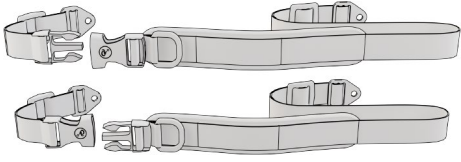

LEG SUPPORT (E0951)