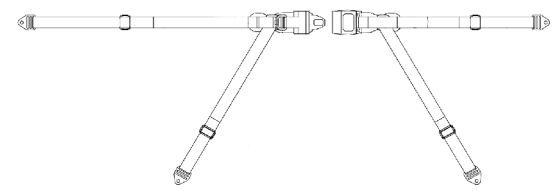

Non-Padded Belts

Qty.	PN	Description	MSRP
___	IFPB5110	Non-Padded Belt, Push Button, 1", Single Pull	\$46.00 ea.
___	IFPB5210	Non-Padded Belt, Push Button, 1.5", Single Pull	\$46.00 ea.
___	IFPB5310	Non-Padded Belt, Push Button, 2", Single Pull	\$46.00 ea.
___	IFPB6110	Non-Padded Belt, Side Release, 1", Single Pull	\$40.00 ea.
___	IFPB6210	Non-Padded Belt, Side Release, 1.5", Single Pull	\$40.00 ea.

Retractable Pelvic Belt

Qty.	PN	Description	MSRP
___	IFRB5350	Retractable Pelvic Belt, Push Button, 2"	\$167.50 ea.

Pelvic Belts & Pads Continued →

PELVIC BELTS & PADS (E0978)

A	B	C	D	Buckle	Sizes
32 in	27 in	20 in	1 in	PB	XS
32 in	27 in	20 in	1.5 in	PB	S / M / L

	A	B	C
XS	4.25 in	1.75 in	3.25 in
S	5.5 in	2.25 in	4 in
M	7.5 in	2.5 in	4 in
L	9.5 in	2.25 in	4 in

4 Point Belts (V-Contour Style)

Qty.	PN	Description	MSRP
___	IFPB5141	V-Contour Style, Push Button, 1 in, 4Pt Extra Small Pads (4.5 in)	\$130.00 ea.
___	IFPB5242	V-Contour Style Push Button, 1.5 in, 4Pt Small Pads (5.5 in)	\$130.00 ea.
___	IFPB5243	V-Contour Style Push Button, 1.5 in, 4Pt Medium Pads (7.5 in)	\$130.00 ea.
___	IFPB5244	V-Contour Style Push Button, 1.5 in, 4Pt Large Pads (9.5 in)	\$130.00 ea.

4 Point Belts (Linear Style)

Qty.	PN	Description	MSRP
___	IFPB5145	Linear Style, Push Button, 1 in, 4Pt Extra Small Pads (4.5 in)	\$130.00 ea.
___	IFPB5146	Linear Style, Push Button, 1 in, 4Pt Small Pads (5.5 in)	\$130.00 ea.
___	IFPB5247	Linear Style, Push Button, 1.5 in, 4Pt Medium Pads (7.5 in)	\$130.00 ea.
___	IFPB5248	Linear Style, Push Button, 1.5 in, 4Pt Large Pads (9.5 in)	\$130.00 ea.