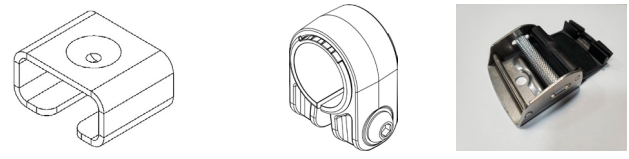

Belt Modifications

Qty.	PN	Description	MSRP
___	IFMDBC10	Buckle Cover Kit. 1 in Buckle, Belt Modification	$25.00 ea.
___	IFMDBC15	Buckle Cover Kit. 1.5 in Buckle, Belt Modification	$25.00 ea.
___	IFMDBM10	Stealth Cam Lock, 1", Belt Modification	$25.00 ea.
___	IFMDBM15	Stealth Cam Lock, 1.5", Belt Modification	$25.00 ea.
___	IFMDBM20	Stealth Cam Lock, 2", Belt Modification	$25.00 ea.
___	IFMDCC	Cane Clamp Kit, Belt Modification	$25.00 ea.

Mark For:

PO: