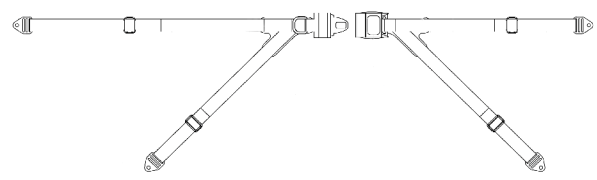

Non-Padded Belts

Qty.	PN	Description	MSRP
___	IFPB5110	Non-Padded Belt, Push Button, 1", Single Pull	\$46.00 ea.
___	IFPB5210	Non-Padded Belt, Push Button, 1.5", Single Pull	\$46.00 ea.
___	IFPB5310	Non-Padded Belt, Push Button, 2", Single Pull	\$46.00 ea.
___	IFPB6110	Non-Padded Belt, Side Release, 1", Single Pull	\$40.00 ea.
___	IFPB6210	Non-Padded Belt, Side Release, 1.5", Single Pull	\$40.00 ea.

Retractable Pelvic Belt

Qty.	PN	Description	MSRP
___	IFRB5350	Retractable Pelvic Belt, Push Button, 2"	\$167.50 ea.

Pelvic Belts & Pads Continued →

PELVIC BELTS & PADS (E0978)

A	B	C	D	Buckle	Sizes
32 in	27 in	20 in	1 in	PB	XS
32 in	27 in	20 in	1.5 in	PB	S / M / L

	A	B	C
XS	4.25 in	1.75 in	3.25 in
S	5.5 in	2.25 in	4 in
M	7.5 in	2.5 in	4 in
L	9.5 in	2.25 in	4 in

4 Point Belts (V-Contour Style)

Qty.	PN	Description	MSRP
___	IFPB5141	V-Contour Style, Push Button, 1 in, 4Pt Extra Small Pads (4.5 in)	\$130.00 ea.
___	IFPB5242	V-Contour Style Push Button, 1.5 in, 4Pt Small Pads (5.5 in)	\$130.00 ea.
___	IFPB5243	V-Contour Style Push Button, 1.5 in, 4Pt Medium Pads (7.5 in)	\$130.00 ea.
___	IFPB5244	V-Contour Style Push Button, 1.5 in, 4Pt Large Pads (9.5 in)	\$130.00 ea.

4 Point Belts (Linear Style)

Qty.	PN	Description	MSRP
___	IFPB5145	Linear Style, Push Button, 1 in, 4Pt Extra Small Pads (4.5 in)	\$130.00 ea.
___	IFPB5146	Linear Style, Push Button, 1 in, 4Pt Small Pads (5.5 in)	\$130.00 ea.
___	IFPB5247	Linear Style, Push Button, 1.5 in, 4Pt Medium Pads (7.5 in)	\$130.00 ea.
___	IFPB5248	Linear Style, Push Button, 1.5 in, 4Pt Large Pads (9.5 in)	\$130.00 ea.