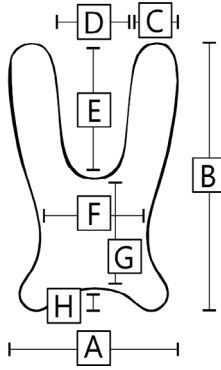

7

**Foot & Leg
Positioning
Page**

8-9

PELVIC BELTS & PADS (E0978)

Pull Type	A	B	C	Buckle	Pad Sizes
SP	32 in	27 in	1 in	PB	NP / XS
SP	32 in	27 in	1 in	SR	NP
DP	24 in	24 in	1 in	PB	XS / S
SP	32 in	27 in	1.5 in	PB / SR	NP / M / L
DP	24 in	24 in	1.5 in	PB / SR	M / L
SP	32 in	27 in	2 in	PB	NP / L / XL
SP	32 in	27 in	2 in	SR	L / XL
DP	24 in	24 in	2 in	PB / SR	L / XL

Individual Belt Pads

Qty.	PN	Description	MSRP
___	IFPB101	Individual Belt Pad, 4.5 inch Pad	\$25.00 ea.
___	IFPB102	Individual Belt Pad, 5.5 inch Pad	\$25.00 ea.
___	IFPB103	Individual Belt Pad, 7.5 inch Pad	\$25.00 ea.
___	IFPB104	Individual Belt Pad, 9.5 inch Pad	\$25.00 ea.
___	IFPB105	Individual Belt Pad, 11.5 inch Pad	\$25.00 ea.

	A	B	C
XS	4.25 in	1.75 in	1.25 in
S	5.5 in	2.25 in	1.25 in
M	7.5 in	2.5 in	1.75 in
L	9.5 in	2.5 in	1.75 in
L	9.5 in	2.75 in	2.25 in
XL	11.5 in	2.75 in	2.25 in

Belt Modifications

Qty.	PN	Description	MSRP
___	IFMDBC10	Buckle Cover Kit. 1 in Buckle, Belt Modification	\$25.00 ea.
___	IFMDBC15	Buckle Cover Kit. 1.5 in Buckle, Belt Modification	\$25.00 ea.
___	IFMDBM10	Stealth Cam Lock, 1", Belt Modification	\$25.00 ea.
___	IFMDBM15	Stealth Cam Lock, 1.5", Belt Modification	\$25.00 ea.
___	IFMDBM20	Stealth Cam Lock, 2", Belt Modification	\$25.00 ea.
___	IFMDCC	Cane Clamp Kit, Belt Modification	\$25.00 ea.

Mark For:

PO:

POSTURE SUPPORTS (E0960)

Classic Style

Contoured Style

	A	B	C	D	E	F	G	H
XS	7.5 in	12.5 in	2 in	3.5 in	7.5 in	3.5 in	3 in	2 in
S	8.5 in	15 in	2 in	4.5 in	9 in	4 in	4 in	2 in
M	9.5 in	19 in	2 in	5.5 in	11 in	5 in	5 in	2.75 in
L	10.5 in	22.5 in	2 in	6.5 in	13 in	6 in	6 in	3.5 in
XL	11.5 in	25.5 in	2.5 in	6.5 in	14 in	7 in	7 in	4.5 in