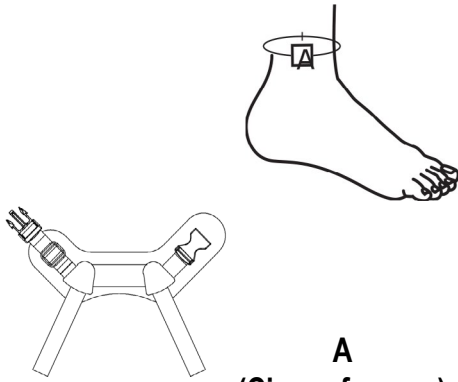

FOOT POSITIONING (E0951/E0952)

Fixed Ankle Supports

A
(Circumference)

XS	6-8
S	7-8.5
M	8-11
L	9-12
XL	12.5-15

Qty.	PN	Description	MSRP
___	IFFP3210	Fixed Ankle Supports, Structured, 3/4 in Webbing, Extra Small	$57.50 ea.
___	IFFP3211	Fixed Ankle Supports, Structured, 3/4 in Webbing, Small	$57.50 ea.
___	IFFP3212	Fixed Ankle Supports, Structured, 1 in Webbing, Medium	$57.50 ea.
___	IFFP3213	Fixed Ankle Supports, Structured 1 in Webbing, Large	$57.50 ea.
___	IFFP3214	Fixed Ankle Supports, Structured, 1 in Webbing, Extra Large	$57.50 ea.
___	IFFP3310	Fixed Ankle Supports, Structured, Velcro 3/4 in Webbing, Extra Small	$57.50 ea.
___	IFFP3311	Fixed Ankle Supports, Structured, Velcro 3/4 in Webbing, Small	$57.50 ea.
___	IFFP3312	Fixed Ankle Supports, Structured, Velcro 1 in Webbing, Medium	$57.50 ea.
___	IFFP3313	Fixed Ankle Supports, Structured Velcro 1 in Webbing, Large	$57.50 ea.
___	IFFP3314	Fixed Ankle Supports, Structured, Velcro 1 in Webbing, Extra Large	$57.50 ea.
___	IFMDFL20	Fixed Ankle Supports, Footman's Loop	$35.00 ea.