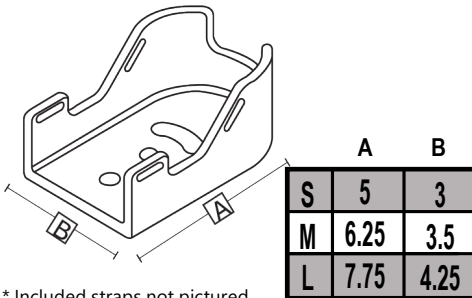

Shoe Holders

	A	B
S	5	3
M	6.25	3.5
L	7.75	4.25

* Included straps not pictured

The shoe holders come standard with padded toe straps

Qty.	PN	Description	MSRP
___	IFSH4211	Shoe Holder, Padded Straps 3/4 in Webbing, Small	$80.00 ea.
___	IFSH4212	Shoe Holder, Padded Straps 3/4 in Webbing, Medium	$80.00 ea.
___	IFSH4213	Shoe Holder, Padded Straps 3/4 in Webbing, Large	$80.00 ea.

Padded Toe Straps

Qty.	PN	Description	MSRP	Qty.	PN	Description	MSRP
___	IFTS2111	Padded Toe Strap, Foot Positioning System, S	$25.00 ea.	___	IFTS4211	Shoe Holder, Padded Toe Strap Only, Small	$28.00 ea.
___	IFTS2122	Padded Toe Strap, Foot Positioning System, M	$25.00 ea.	___	IFTS4212	Shoe Holder, Padded Toe Strap Only, Medium	$28.00 ea.
___	IFTS2123	Padded Toe Strap, Foot Positioning System, L	$25.00 ea.	___	IFTS4213	Shoe Holder, Padded Toe Strap Only, Large	$28.00 ea.
				___	IFTS0322	Hook & Loop Toe Strap, 1"x12", One Size	$20.00 ea.