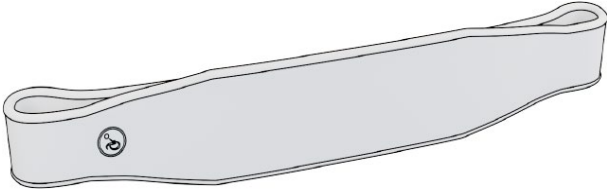

CALF SUPPORT (E0995)

Calf Strap

Qty.	PN	Description	MSRP
___	IFCF1511	Calf Strap, Structured, Small	$75.00 ea.
___	IFCF1512	Calf Strap, Structured, Medium	$75.00 ea.
___	IFCF1513	Calf Strap, Structured, Large	$75.00 ea.