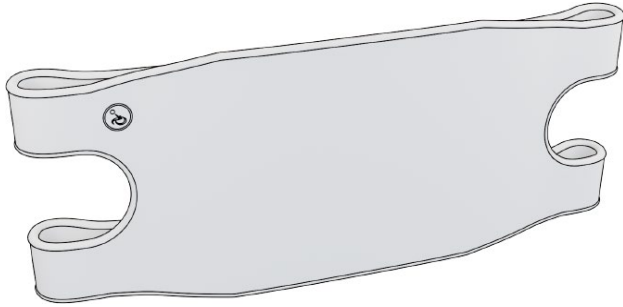

Calf Panel

Qty.	PN	Description	MSRP
___	IFCF2511	Calf Panel, Structured, Small	$97.00 ea.
___	IFCF2512	Calf Panel, Structured, Medium	$97.00 ea.
___	IFCF2513	Calf Panel, Structured, Large	$97.00 ea.