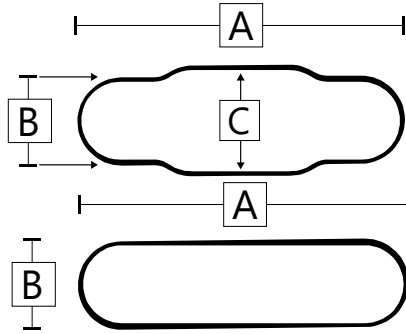

CHEST STRAPS (E0960)

	Belt Anchor			Velcro		Grommet	
	A	B	C	A	B	A	B
XS	14 in	2.8 in	3.5 in	7.5 in	2 in	8 in	3 in
S	16 in	2.8 in	3.75 in	8.5 in	2 in	10 in	3 in
M	18 in	3.1 in	4 in	10.25 in	2 in	12 in	3 in
L	21 in	3.1 in	4 in	11.5 in	5 in	14 in	4 in
XL	23 in	3.25 in	4.75 in	13 in	6 in	16 in	4 in

Back Mount Style, 1 Piece

Qty.	PN	Description	MSRP
___	IFCS4111	Back Mount Style, 1 Piece, Dynamic Chest Strap, Extra Small	$90.00 ea.
___	IFCS4112	Back Mount Style, 1 Piece, Dynamic Chest Strap, Small	$90.00 ea.
___	IFCS4113	Back Mount Style, 1 Piece, Dynamic Chest Strap, Medium	$90.00 ea.
___	IFCS4114	Back Mount Style, 1 Piece, Dynamic Chest Strap, Large	$90.00 ea.
___	IFCS4115	Back Mount Style, 1 Piece, Dynamic Chest Strap, Extra Large	$90.00 ea.

Velcro Style, 2 Piece

Qty.	PN	Description	MSRP
___	IFCS4121	Velcro Style, 2 Piece, Dynamic Chest Strap, Extra Small	$110.00 ea.
___	IFCS4122	Velcro Style, 2 Piece, Dynamic Chest Strap, Small	$110.00 ea.
___	IFCS4123	Velcro Style, 2 Piece, Dynamic Chest Strap, Medium	$110.00 ea.
___	IFCS4124	Velcro Style, 2 Piece, Dynamic Chest Strap, Large	$110.00 ea.
___	IFCS4125	Velcro Style, 2 Piece, Dynamic Chest Strap, Extra Large	$110.00 ea.