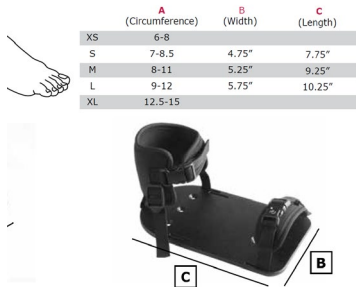

FOOT POSITIONING (E0951/E0952)

Ankle Positioning Systems

Qty.	PN	Description	MSRP
___	IFFP1110	Ankle Positioning System, Dynamic, 3/4 in Webbing, Extra Small	\$75.00 ea.
___	IFFP1111	Ankle Positioning System, Dynamic, 3/4 in Webbing, Small	\$75.00 ea.
___	IFFP1122	Ankle Positioning System, Dynamic, 1 in Webbing, Medium	\$75.00 ea.
___	IFFP1123	Ankle Positioning System, Dynamic, 1 in Webbing, Large	\$75.00 ea.
___	IFFP1124	Ankle Positioning System, Dynamic, 1 in Webbing, Extra Large	\$75.00 ea.

Full Foot Positioning

	A (Circumference)	B (Width)	C (Length)
XS	6-8		
S	7-8.5	4.75"	7.75"
M	8-11	5.25"	9.25"
L	9-12	5.75"	10.25"
XL	12.5-15		

Qty.	PN	Description	MSRP
___	IFFP2110	Full Foot Positioning, Dynamic, 3/4 in Webbing, Extra Small	\$95.00 ea.
___	IFFP2111	Full Foot Positioning, Dynamic, 3/4 in Webbing, Small	\$95.00 ea.
___	IFFP2122	Full Foot Positioning, Dynamic, 1 in Webbing, Medium	\$95.00 ea.
___	IFFP2123	Full Foot Positioning, Dynamic, 1 in Webbing, Large	\$95.00 ea.
___	IFFP2124	Full Foot Positioning, Dynamic, 1 in Webbing, Extra Large	\$95.00 ea.