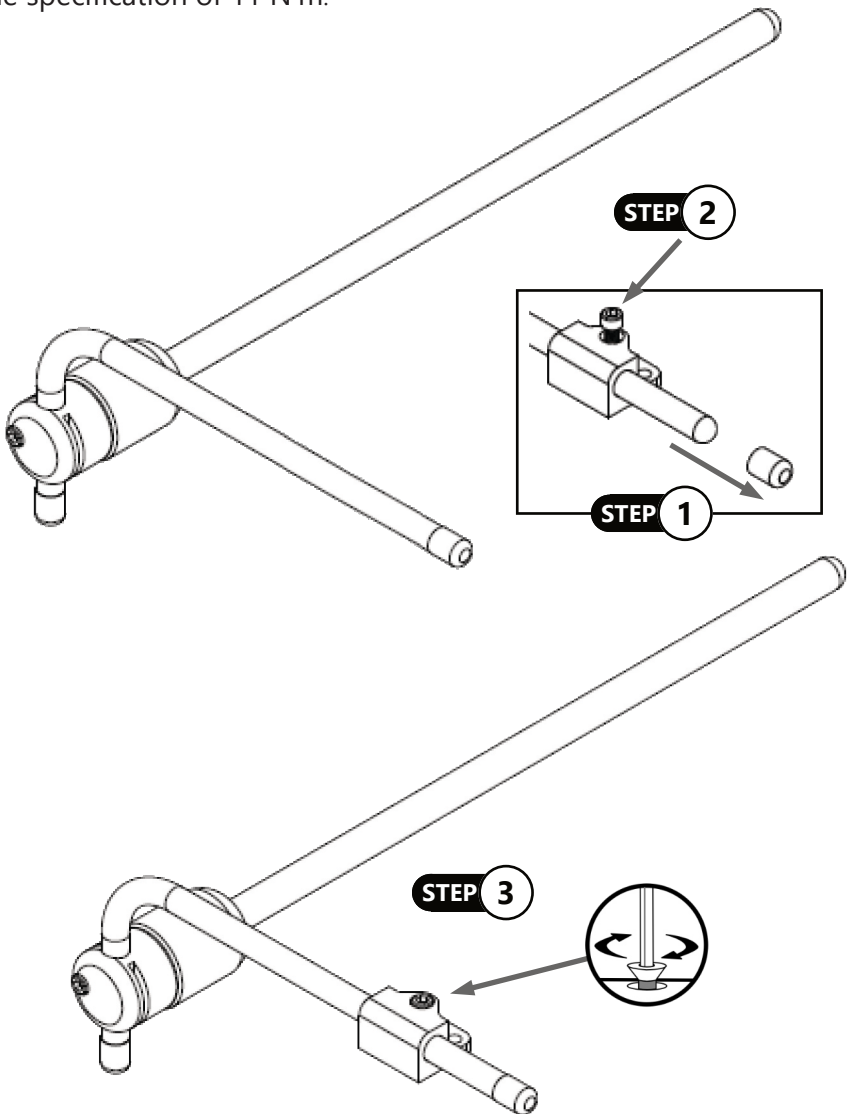

IDM-HDMT

Installation Guide for IDM-HDMT

Mount for IDM-HD All-Round Heavy Duty Joystick on GAT400 Hardware

The **All-Round Heavy Duty Joystick** is a joystick module which can be connected directly to the wheelchair electronics. It is a large, extremely durable, proportional joystick module which is designed for heavy duty use. It requires medium force and movement to activate (650g, 1.43 lbf). It can serve as a hand or foot joystick and has been developed for users who exert excessive force, i.e. users who exhibit spasticity or dystonia.

The IDM-HDMT Mounting Hardware securely affixes the All-Round Heavy Duty Joystick to the GAT400 hardware.

Installation

Installing the Joystick

Step 1: Remove the bar plug from the Gatlin mount arm.

Step 2: Slide the mounting block onto the arm.

Step 3: Adjust the position of the clamp along the Gatlin arm and tighten the screw with a 5mm Allen wrench. Tighten the screw to the suggested torque specification of 11 N·m.

Step 4: Align the top of the joystick mounting edge to the base of the mounting hardware on the Gatlin arm.

Step 5: Insert the two M6 screws through the holes on the mounting hardware and through the mounting area on the joystick.

Step 6: Tighten and secure the screws to the suggested torque specification of 11 N·m. Check that all screws are secure and that the joystick does not shift from its position.