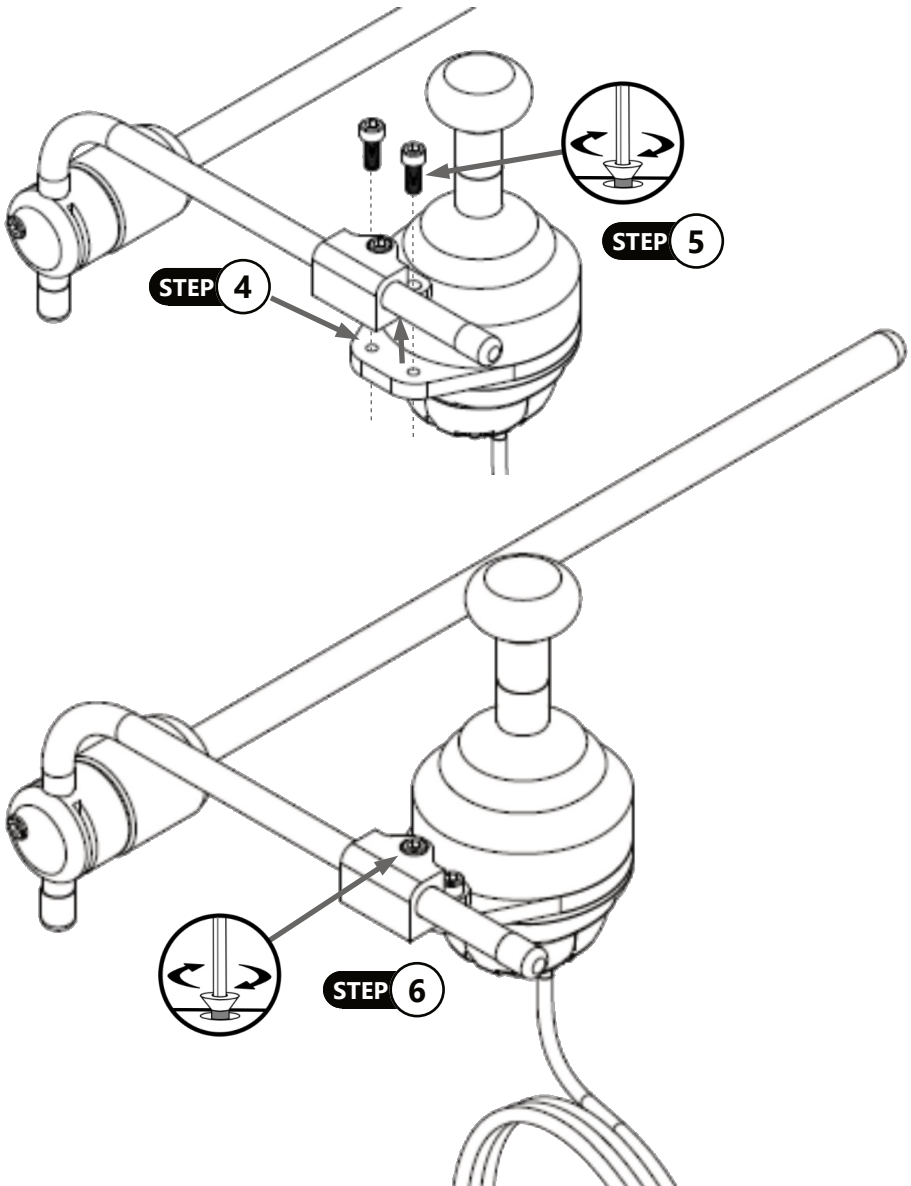

IDM-HDMT

Installation Guide for IDM-HDMT

Mount for IDM-HD All-Round Heavy Duty Joystick on GAT400 Hardware

The **All-Round Heavy Duty Joystick** is a joystick module which can be connected directly to the wheelchair electronics. It is a large, extremely durable, proportional joystick module which is designed for heavy duty use. It requires medium force and movement to activate (650g, 1.43 lbf). It can serve as a hand or foot joystick and has been developed for users who exert excessive force, i.e. users who exhibit spasticity or dystonia.

The IDM-HDMT Mounting Hardware securely affixes the All-Round Heavy Duty Joystick to the GAT400 hardware.

Installation

Installing the Joystick

Step 1: Remove the bar plug from the Gatlin mount arm.

Step 2: Slide the mounting block onto the arm.

Step 3: Adjust the position of the clamp along the Gatlin arm and tighten the screw with a 5mm Allen wrench. Tighten the screw to the suggested torque specification of 11 N·m.

Step 4: Align the top of the joystick mounting edge to the base of the mounting hardware on the Gatlin arm.

Step 5: Insert the two M6 screws through the holes on the mounting hardware and through the mounting area on the joystick.

Step 6: Tighten and secure the screws to the suggested torque specification of 11 N·m. Check that all screws are secure and that the joystick does not shift from its position.